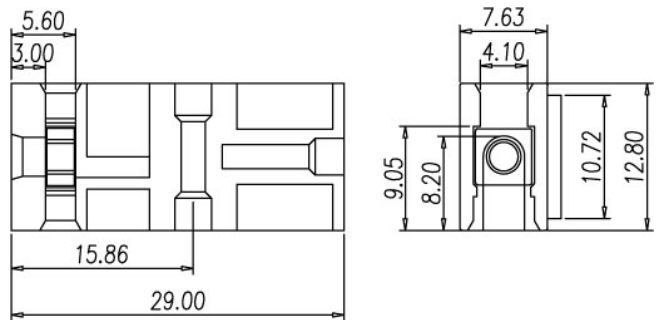

Accessory / Mounting hole

**ECH762**

for ECH762 series